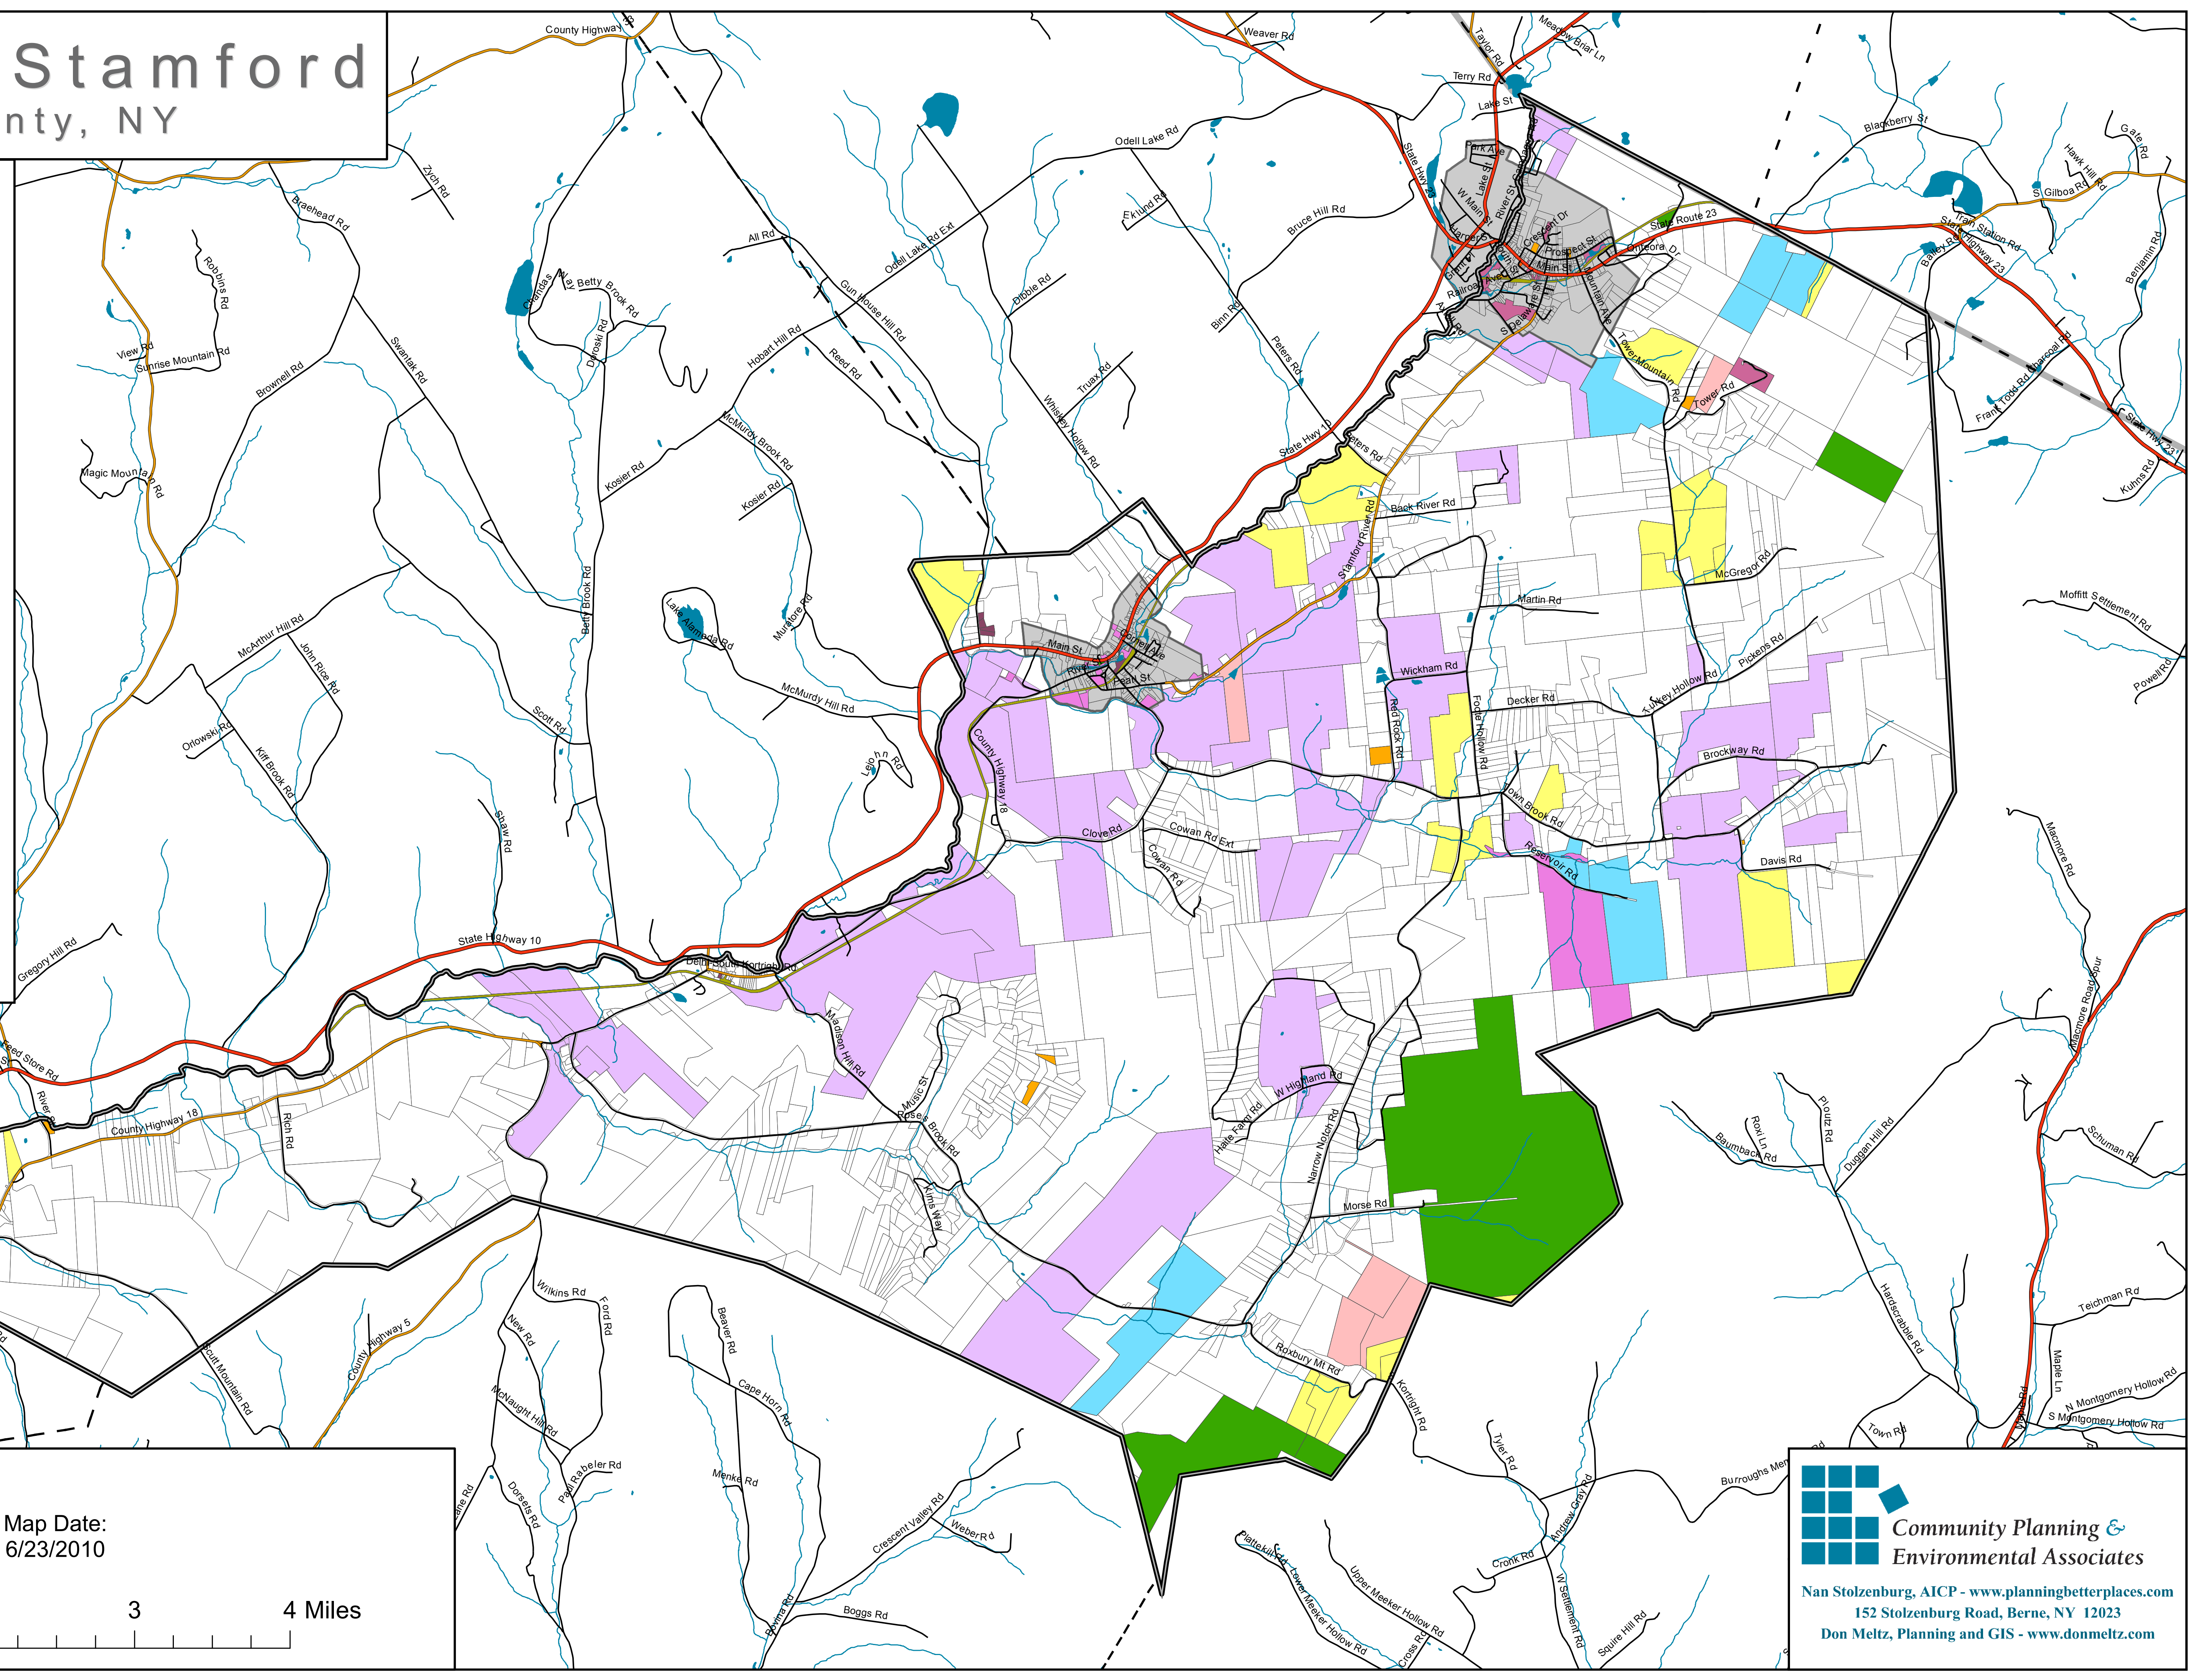

Town of Stamford

Delaware County, NY

Public Lands

- Town Boundary
- Village Boundaries
- County Boundaries
- Surrounding Town Boundaries
- Property Boundaries

Roads

- State Route
- County Road
- Local Road

Water

- Water
- Streams

Publicly Owned Parcels

- NY City
- NY State
- Delaware County
- Town of Stamford
- Village of Stamford
- Village of Hobart
- Catskill Rail Committee
- Stamford Fire Department

DEP-City Owned Land-Post MOA

- Owned
- Conservation Easement
- WAC Conservation Easement
- Newly Acquired

Map Date: 6/23/2010

0 0.5 1 2 3 4 Miles

Community Planning & Environmental Associates

Nan Stolzenburg, AICP - www.planningbetterplaces.com
152 Stolzenburg Road, Berne, NY 12023
Don Meltz, Planning and GIS - www.donmeltz.com