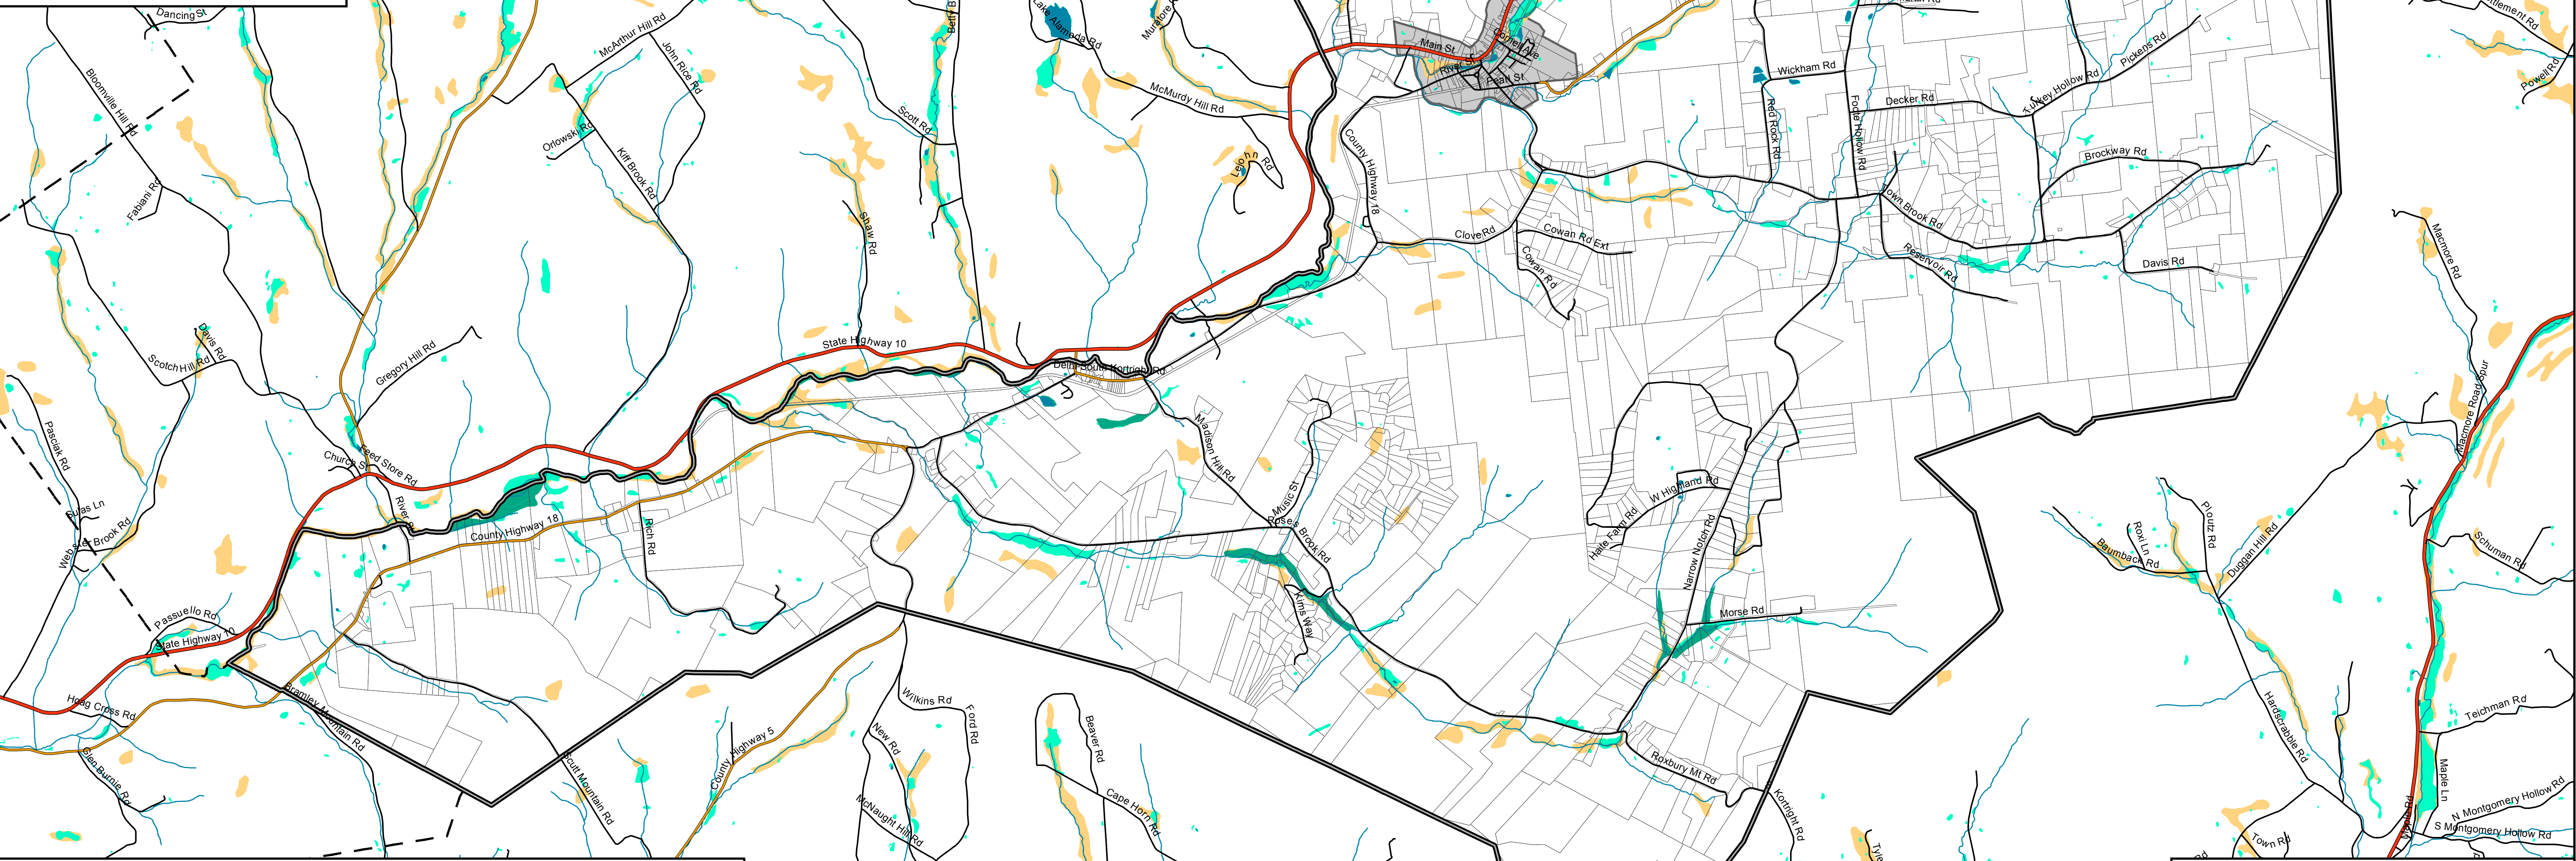

Town of Stamford

Delaware County, NY

- Water Features**
- Town Boundary
 - Village Boundaries
 - County Boundaries
 - Surrounding Town Boundaries
 - Property Boundaries
- Roads**
- State Route
 - County Road
 - Local Road
- Water**
- Water
 - Streams
 - Wetlands - DEC (state regulated)
 - Wetlands - NWI (federally regulated)
 - Hydric Soils