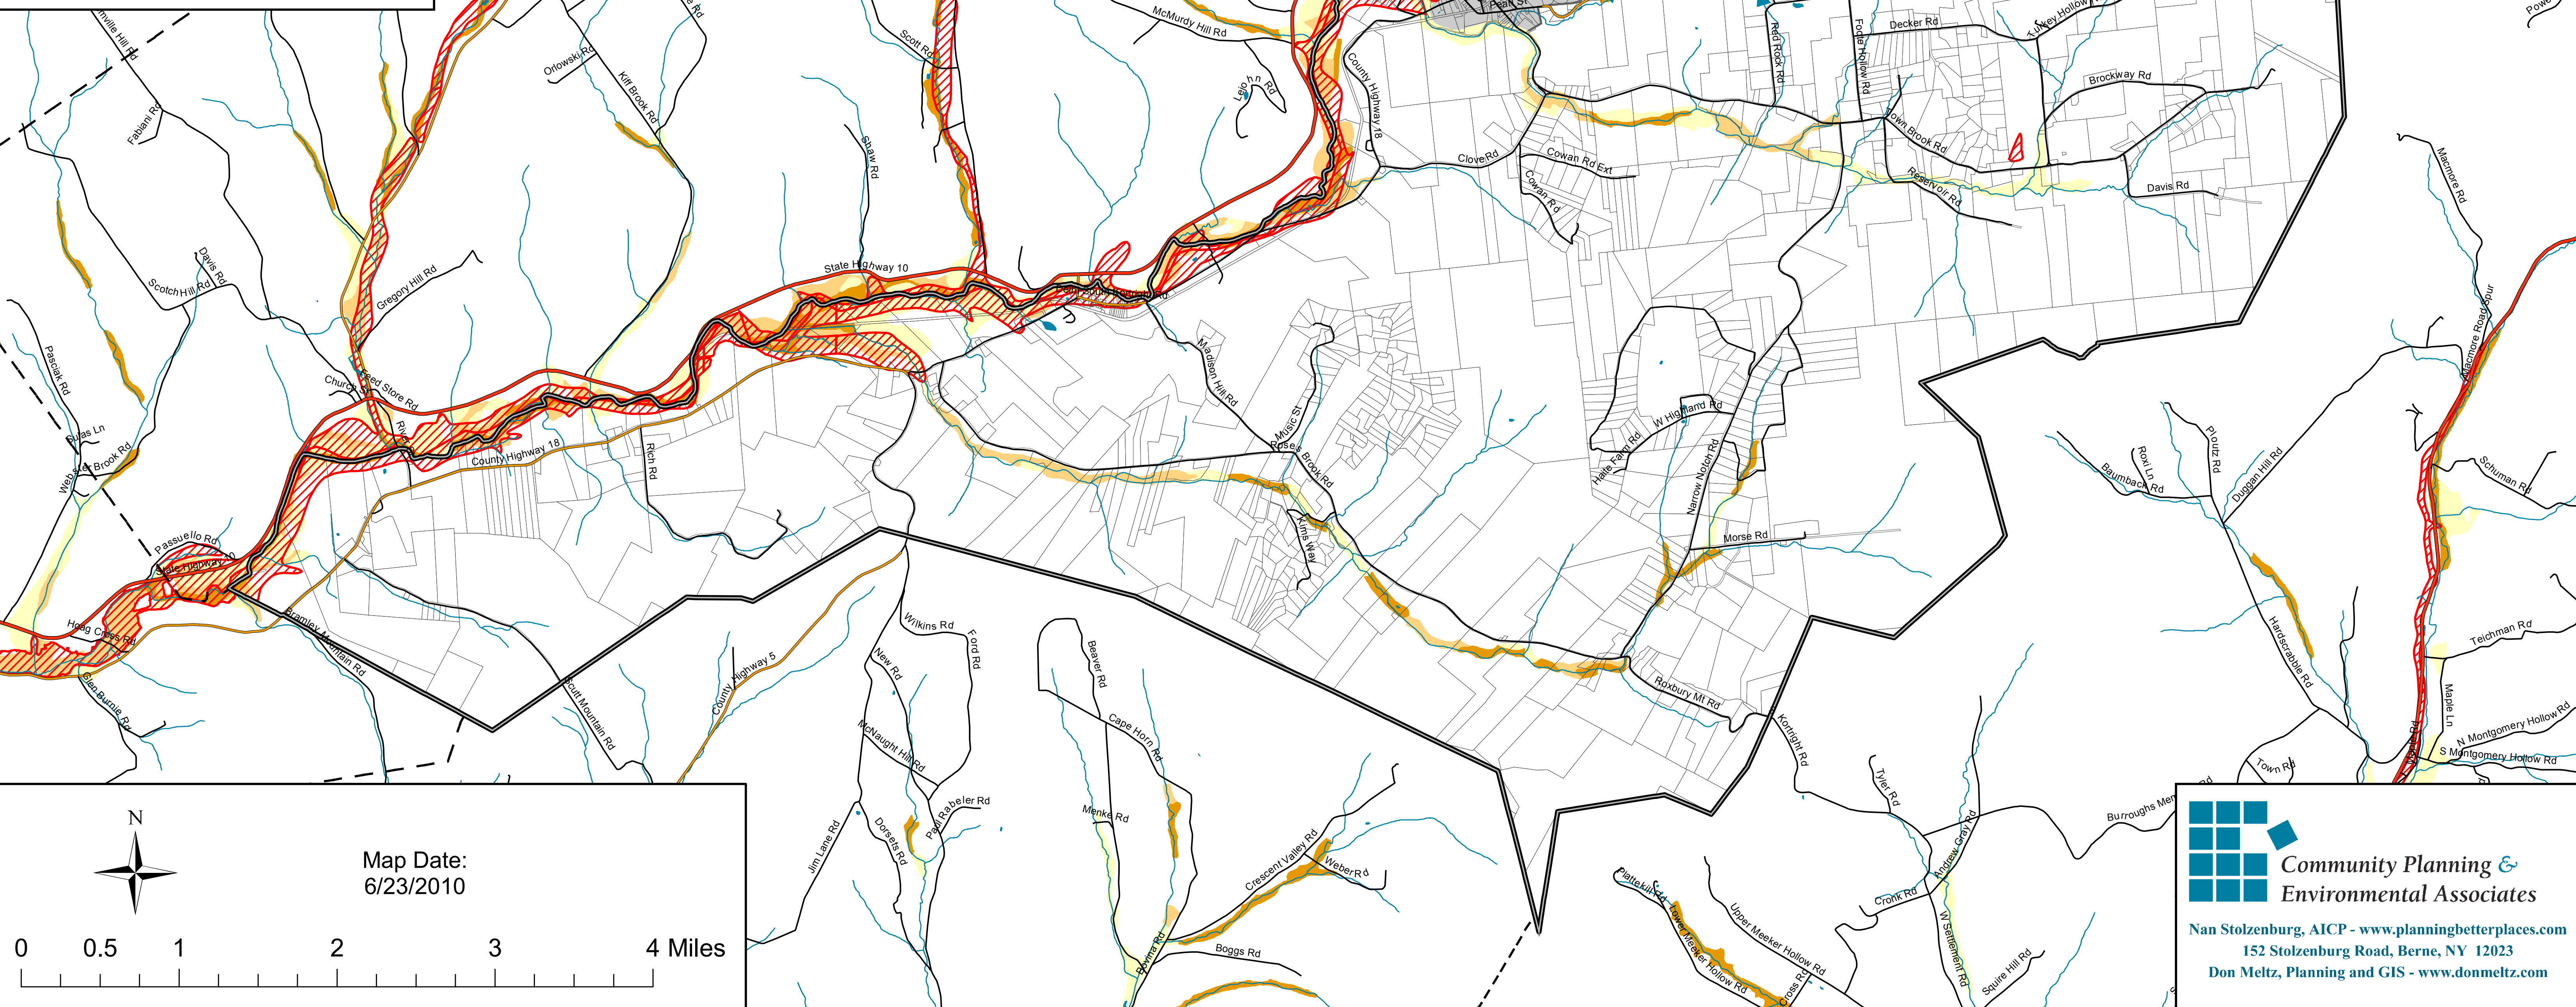

Town of Stamford

Delaware County, NY

Flood Hazards

-  Town Boundary
-  Village Boundaries
-  County Boundaries
-  Surrounding Town Boundaries
-  Property Boundaries

- Roads**
-  State Route
-  County Road
-  Local Road
-  Water
-  Streams

 Flood Hazards - 100 Year (FEMA)

- Soils that possibly flood (County Soil Survey)**
-  Rare
-  Occasional
-  Frequent

Map Date:
6/23/2010

**Community Planning &
Environmental Associates**

Nan Stolzenburg, AICP - www.planningbetterplaces.com
152 Stolzenburg Road, Berne, NY 12023
Don Meltz, Planning and GIS - www.donmeltz.com