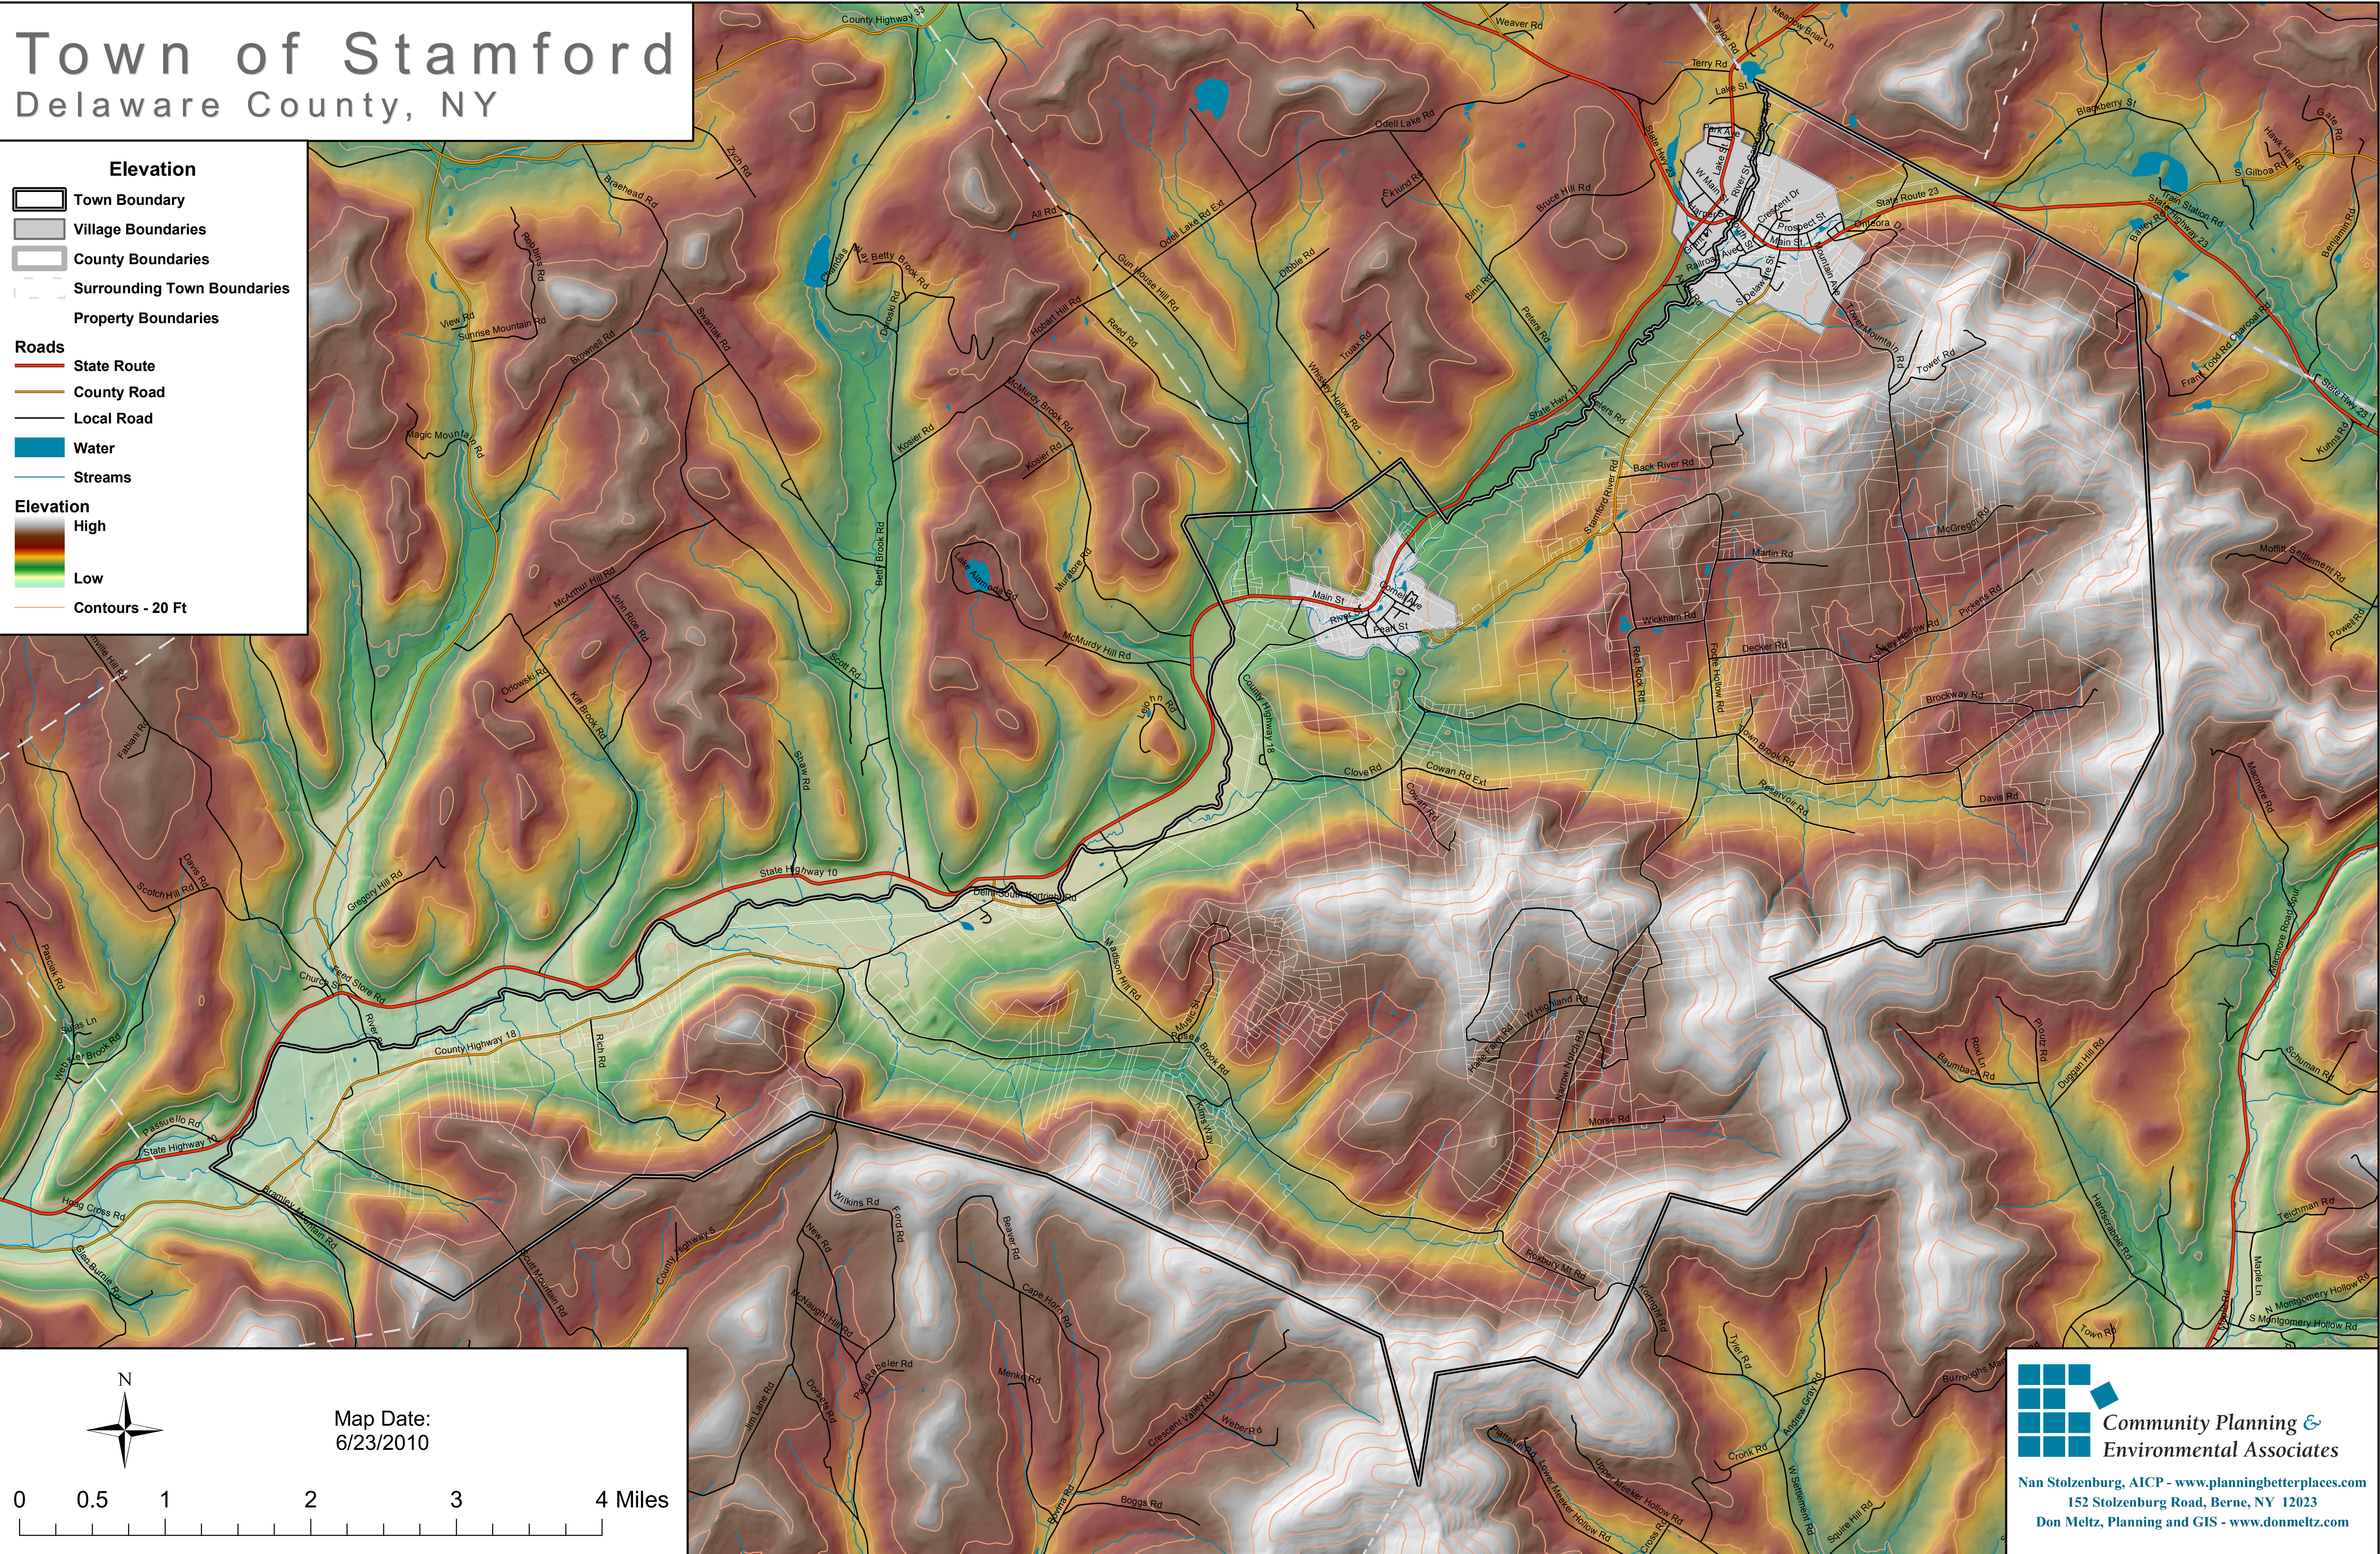

Town of Stamford

Delaware County, NY

Elevation

- Town Boundary
- Village Boundaries
- County Boundaries
- Surrounding Town Boundaries
- Property Boundaries

Roads

- State Route
- County Road
- Local Road

Water

- Water
- Streams

Elevation

- High
- Low
- Contours - 20 Ft

Map Date:
6/23/2010

0 0.5 1 2 3 4 Miles

 **Community Planning &
Environmental Associates**

Nan Stolzenburg, AICP - www.planningbetterplaces.com
152 Stolzenburg Road, Berne, NY 12023
Don Meltz, Planning and GIS - www.donmeltz.com