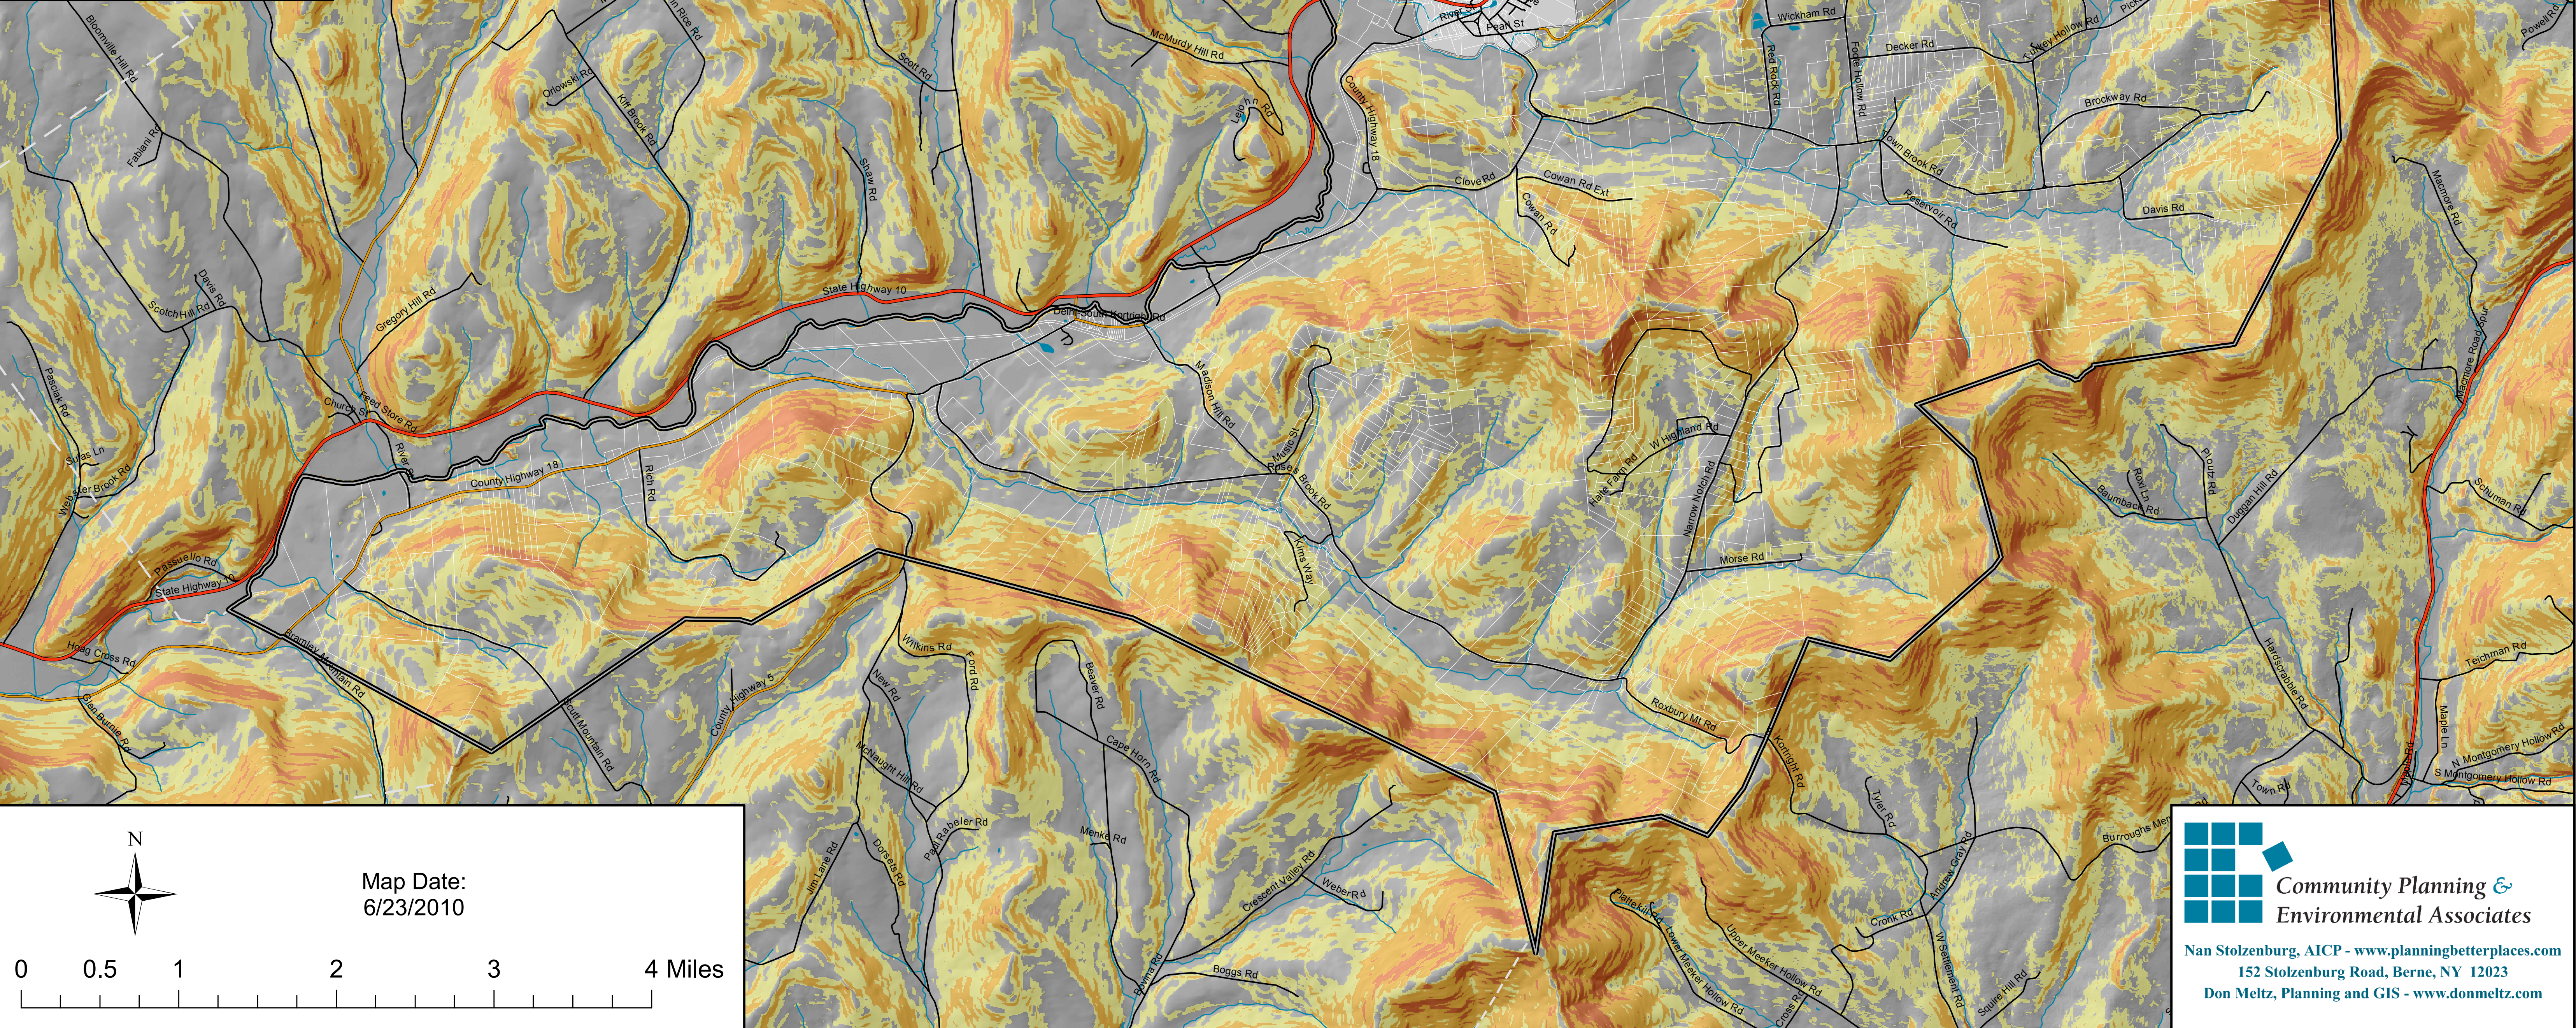

# Town of Stamford

## Delaware County, NY

**Step Slopes**

- Town Boundary
- Village Boundaries
- County Boundaries
- Surrounding Town Boundaries
- Property Boundaries

**Roads**

- State Route
- County Road
- Local Road

**Water**

- Water
- Streams

**Step Slopes**

- 15 - 25%
- 25 - 45%
- 45% or more

**Community Planning &  
Environmental Associates**

Nan Stolzenburg, AICP - [www.planningbetterplaces.com](http://www.planningbetterplaces.com)  
 152 Stolzenburg Road, Berne, NY 12023  
 Don Meltz, Planning and GIS - [www.donmeltz.com](http://www.donmeltz.com)