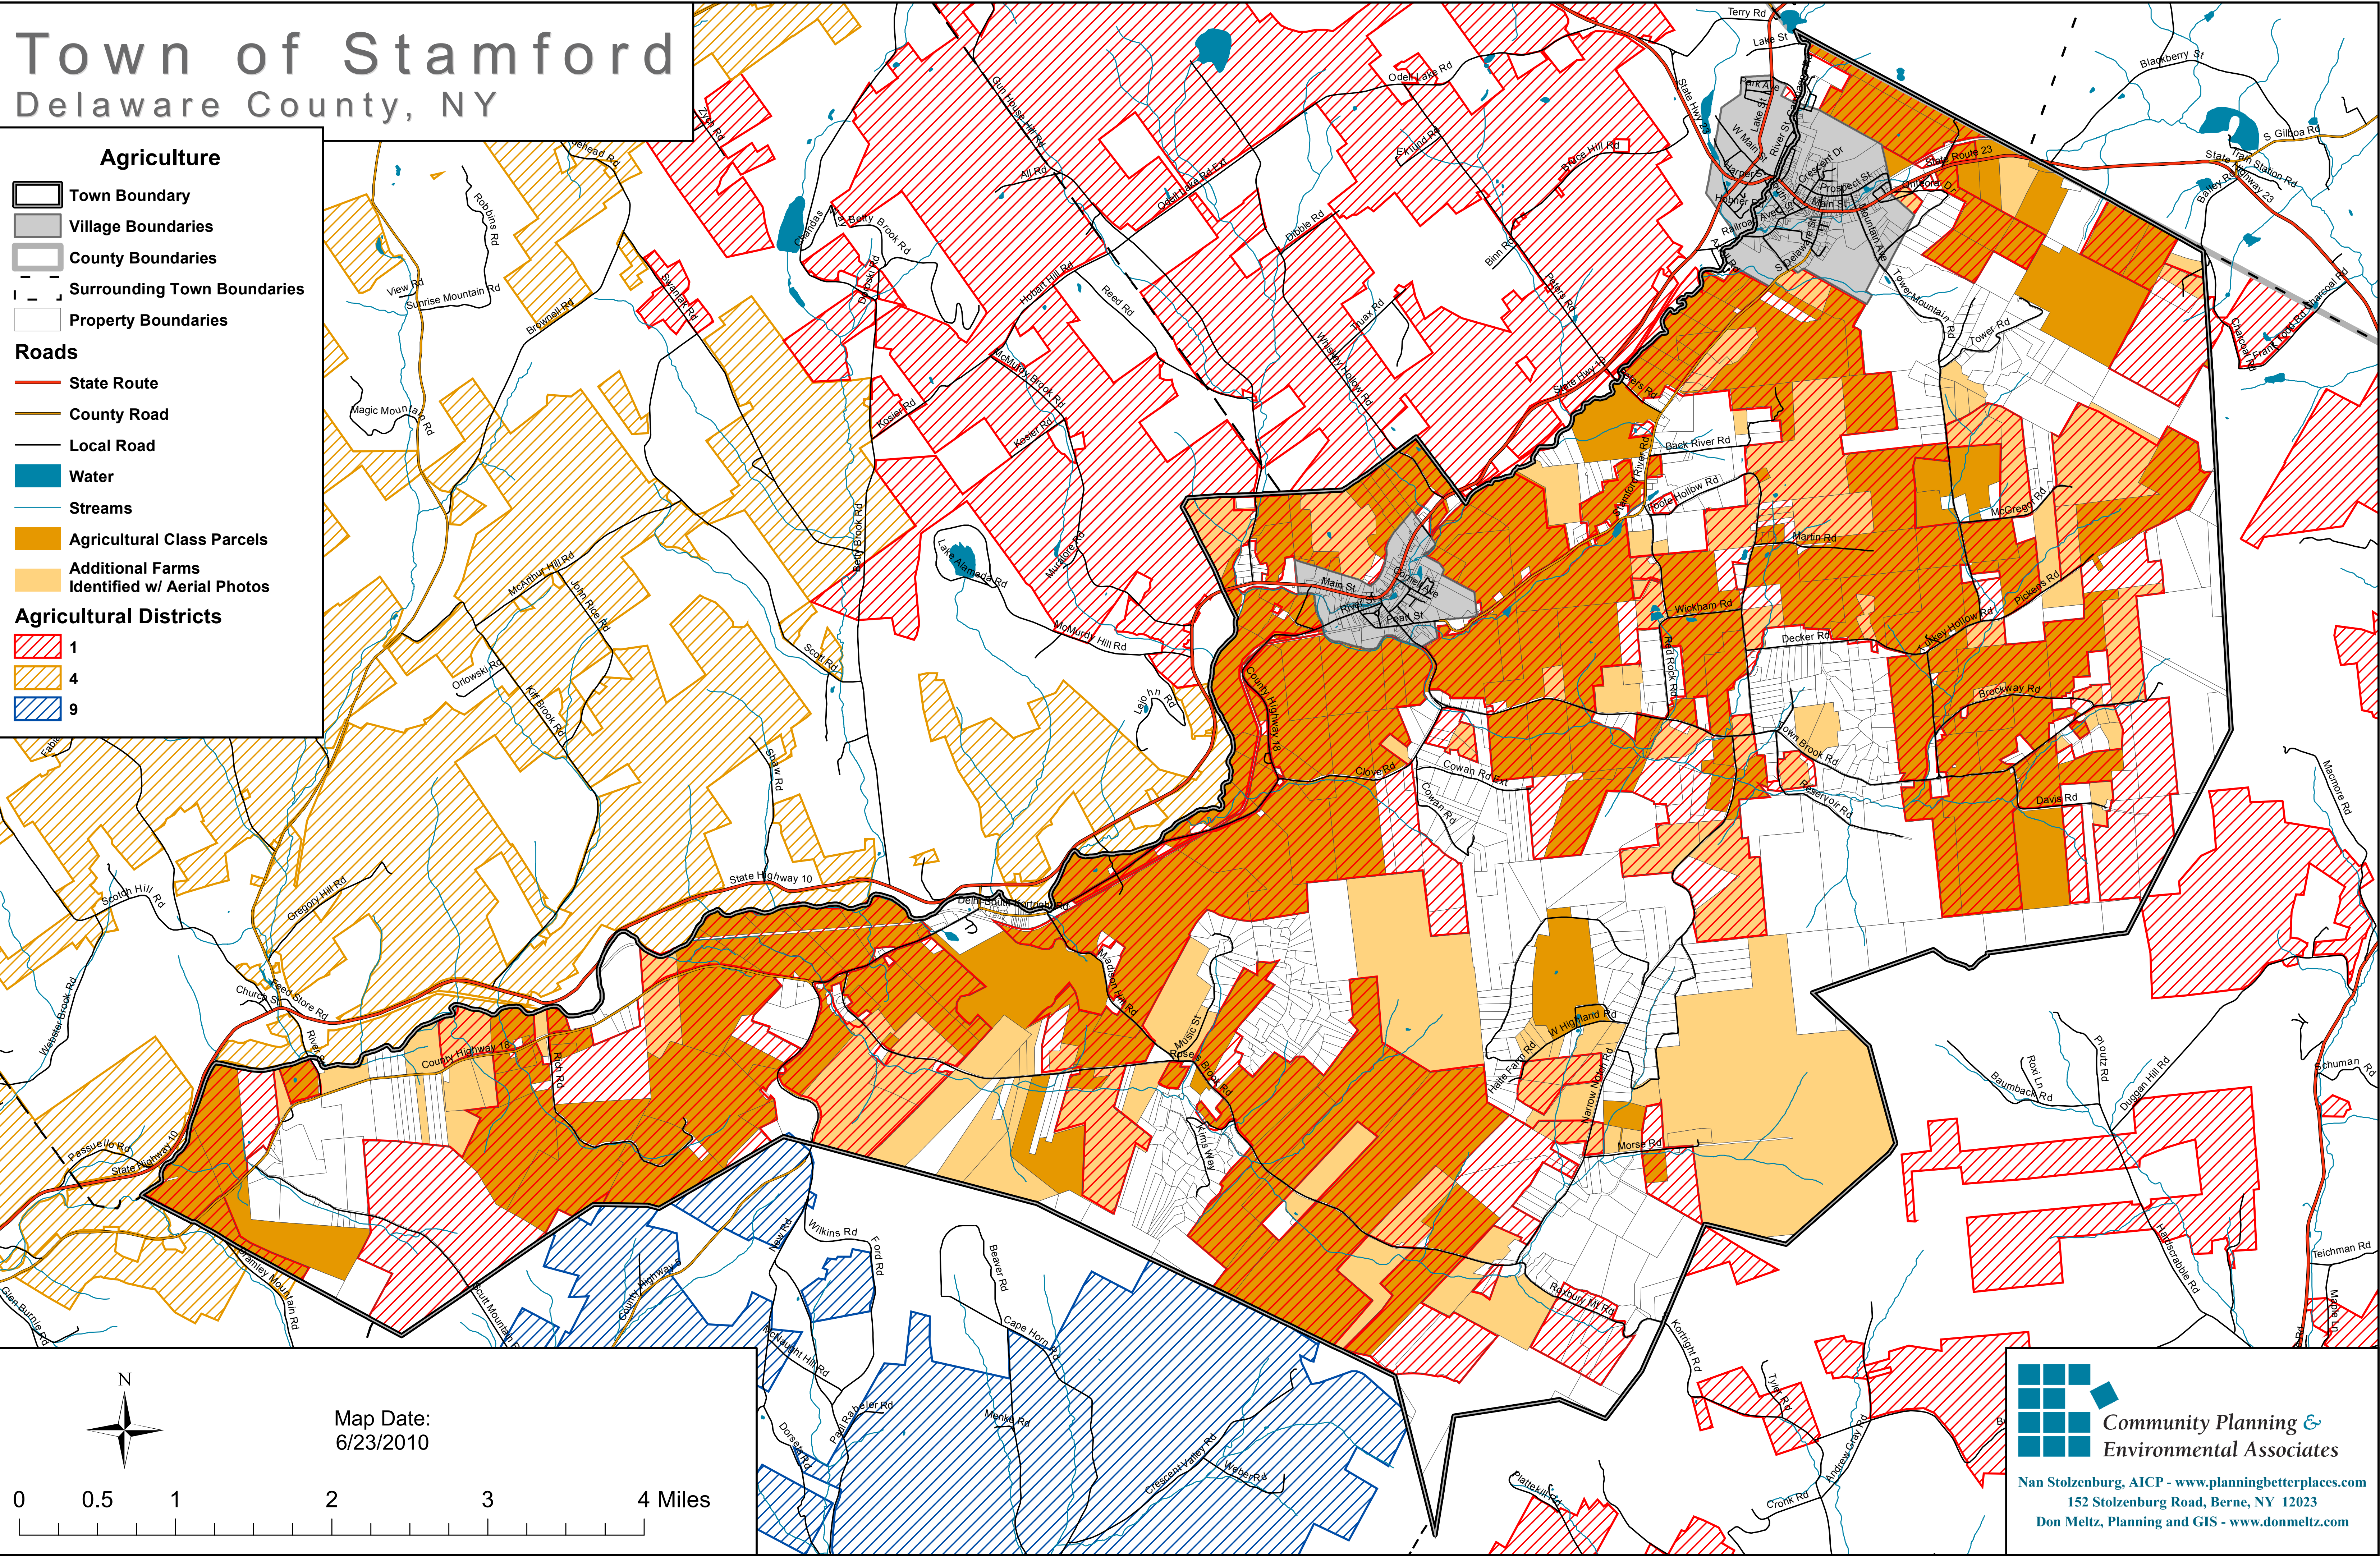

Town of Stamford

Delaware County, NY

Agriculture

- Town Boundary
- Village Boundaries
- County Boundaries
- Surrounding Town Boundaries
- Property Boundaries

Roads

- State Route
- County Road
- Local Road

Water

- Streams

Agricultural Class Parcels

- Additional Farms Identified w/ Aerial Photos

Agricultural Districts

- 1
- 4
- 9

Map Date: 6/23/2010

0 0.5 1 2 3 4 Miles

 Community Planning & Environmental Associates