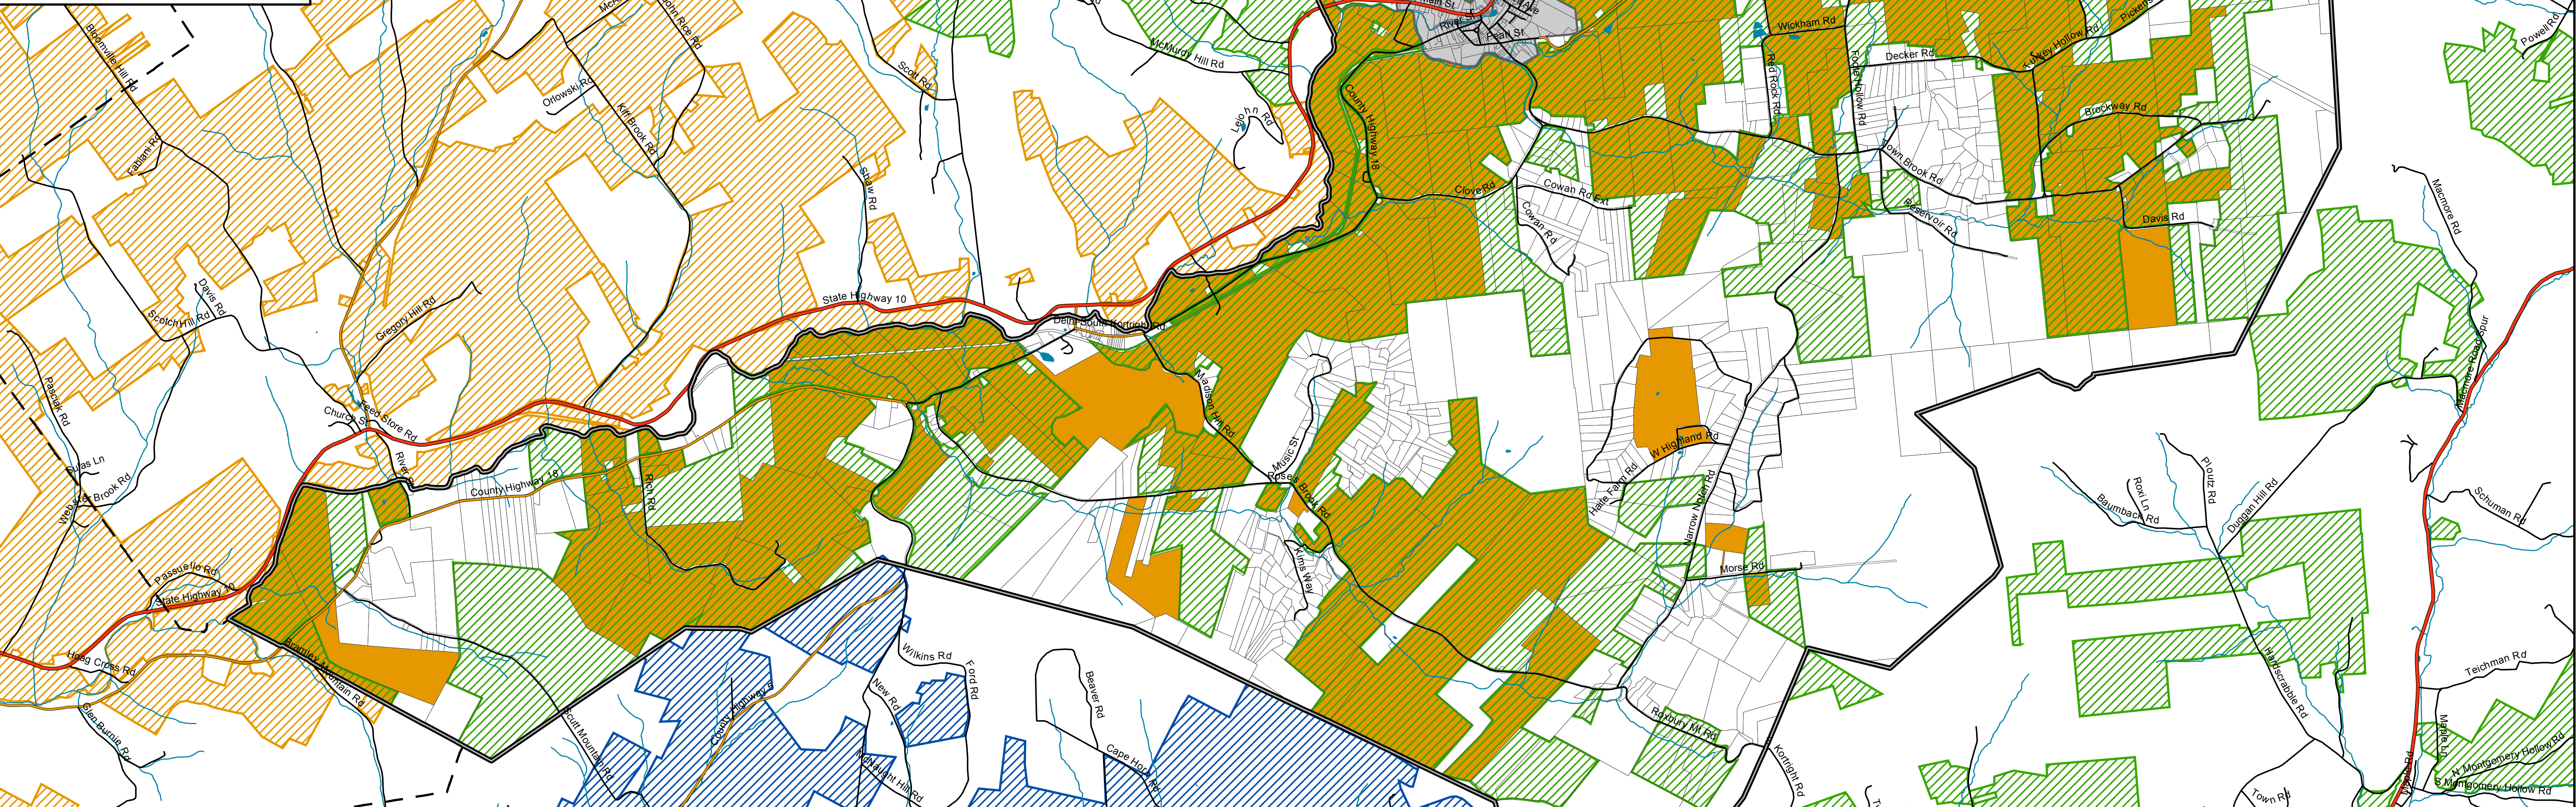

Town of Stamford

Delaware County, NY

Agriculture

-  Town Boundary
-  Village Boundaries
-  County Boundaries
-  Surrounding Town Boundaries
-  Property Boundaries

Roads

-  State Route
-  County Road
-  Local Road

Water

-  Water
-  Streams

Agricultural Class Parcels

-  Agricultural Class Parcels

Agricultural Districts

-  1
-  4
-  9

Map Date:
6/23/2010

**Community Planning &
Environmental Associates**