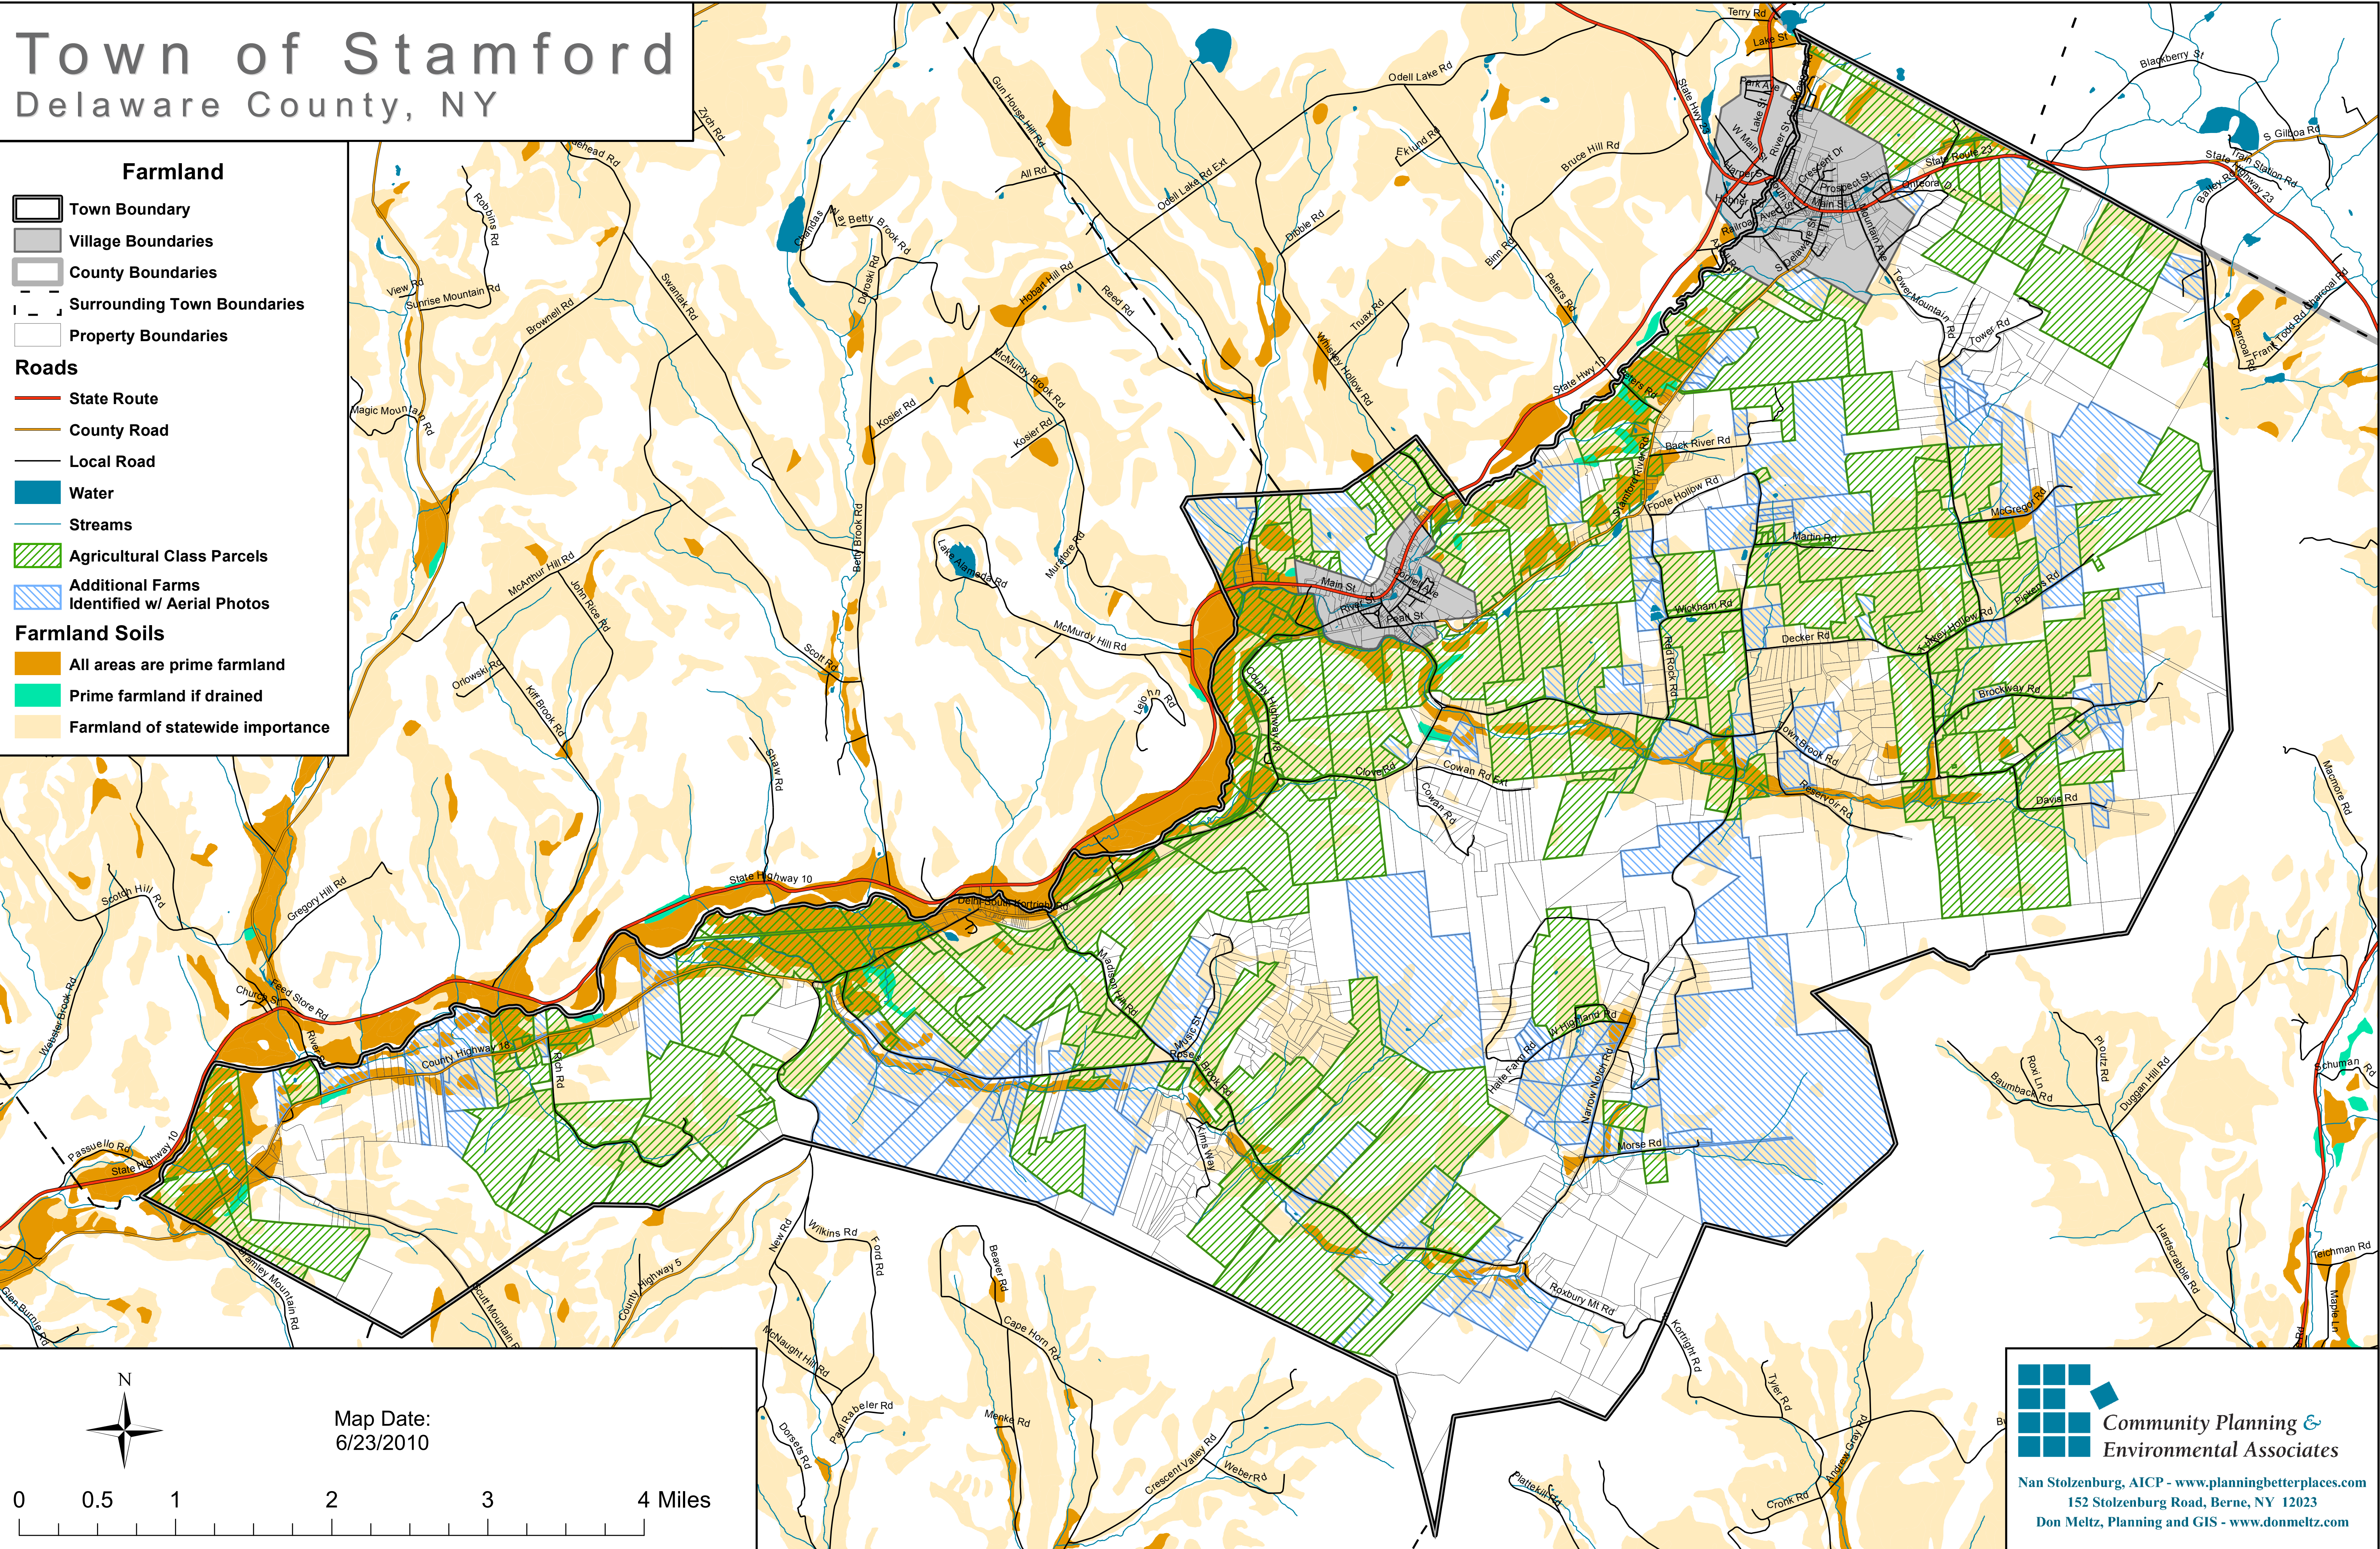

Town of Stamford

Delaware County, NY

Farmland

- Town Boundary
- Village Boundaries
- County Boundaries
- Surrounding Town Boundaries
- Property Boundaries

Roads

- State Route
- County Road
- Local Road

Water

- Water
- Streams

Farmland Soils

- All areas are prime farmland
- Prime farmland if drained
- Farmland of statewide importance

Additional Farms Identified w/ Aerial Photos

-

Agricultural Class Parcels

-

Map Date:
6/23/2010