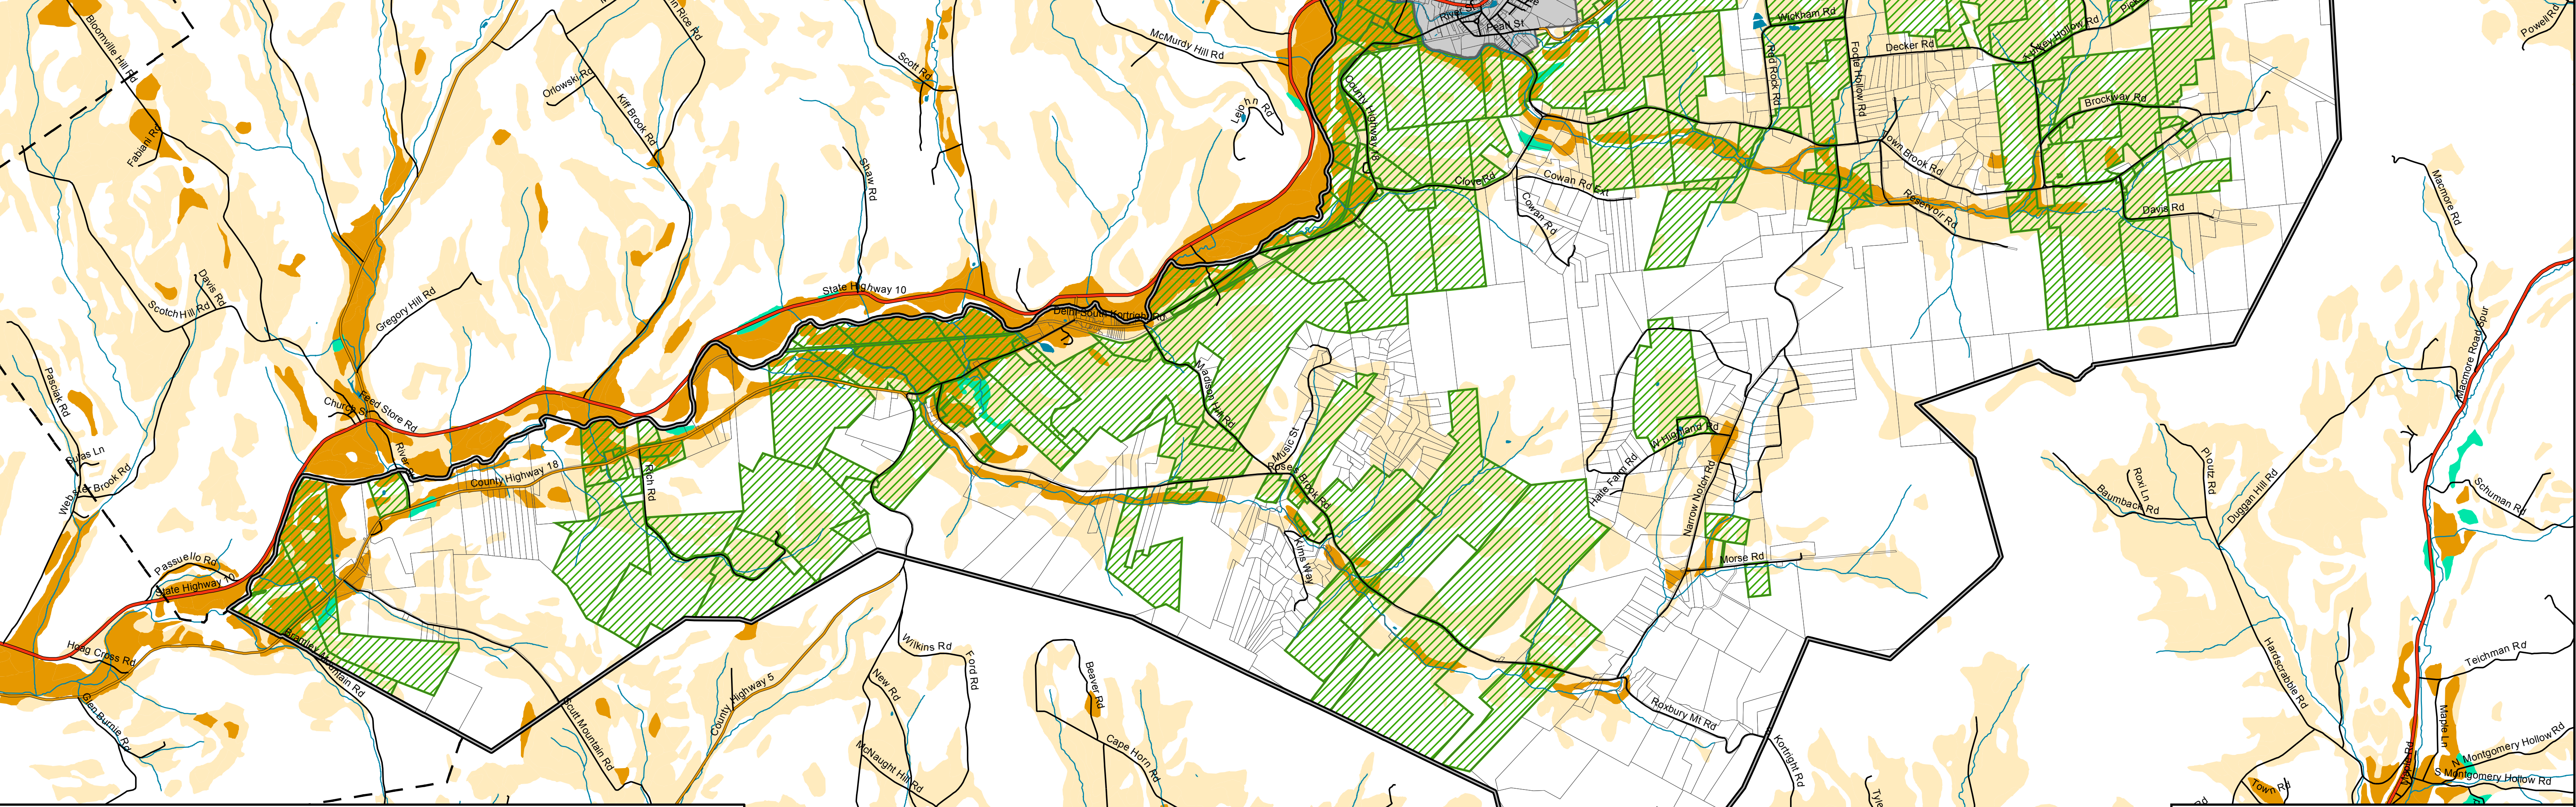

# Town of Stamford

## Delaware County, NY

- Farmland**
- Town Boundary
  - Village Boundaries
  - County Boundaries
  - Surrounding Town Boundaries
  - Property Boundaries
- Roads**
- State Route
  - County Road
  - Local Road
- Water**
- Water
  - Streams
- Farmland Soils**
- Agricultural Class Parcels
  - All areas are prime farmland
  - Prime farmland if drained
  - Farmland of statewide importance