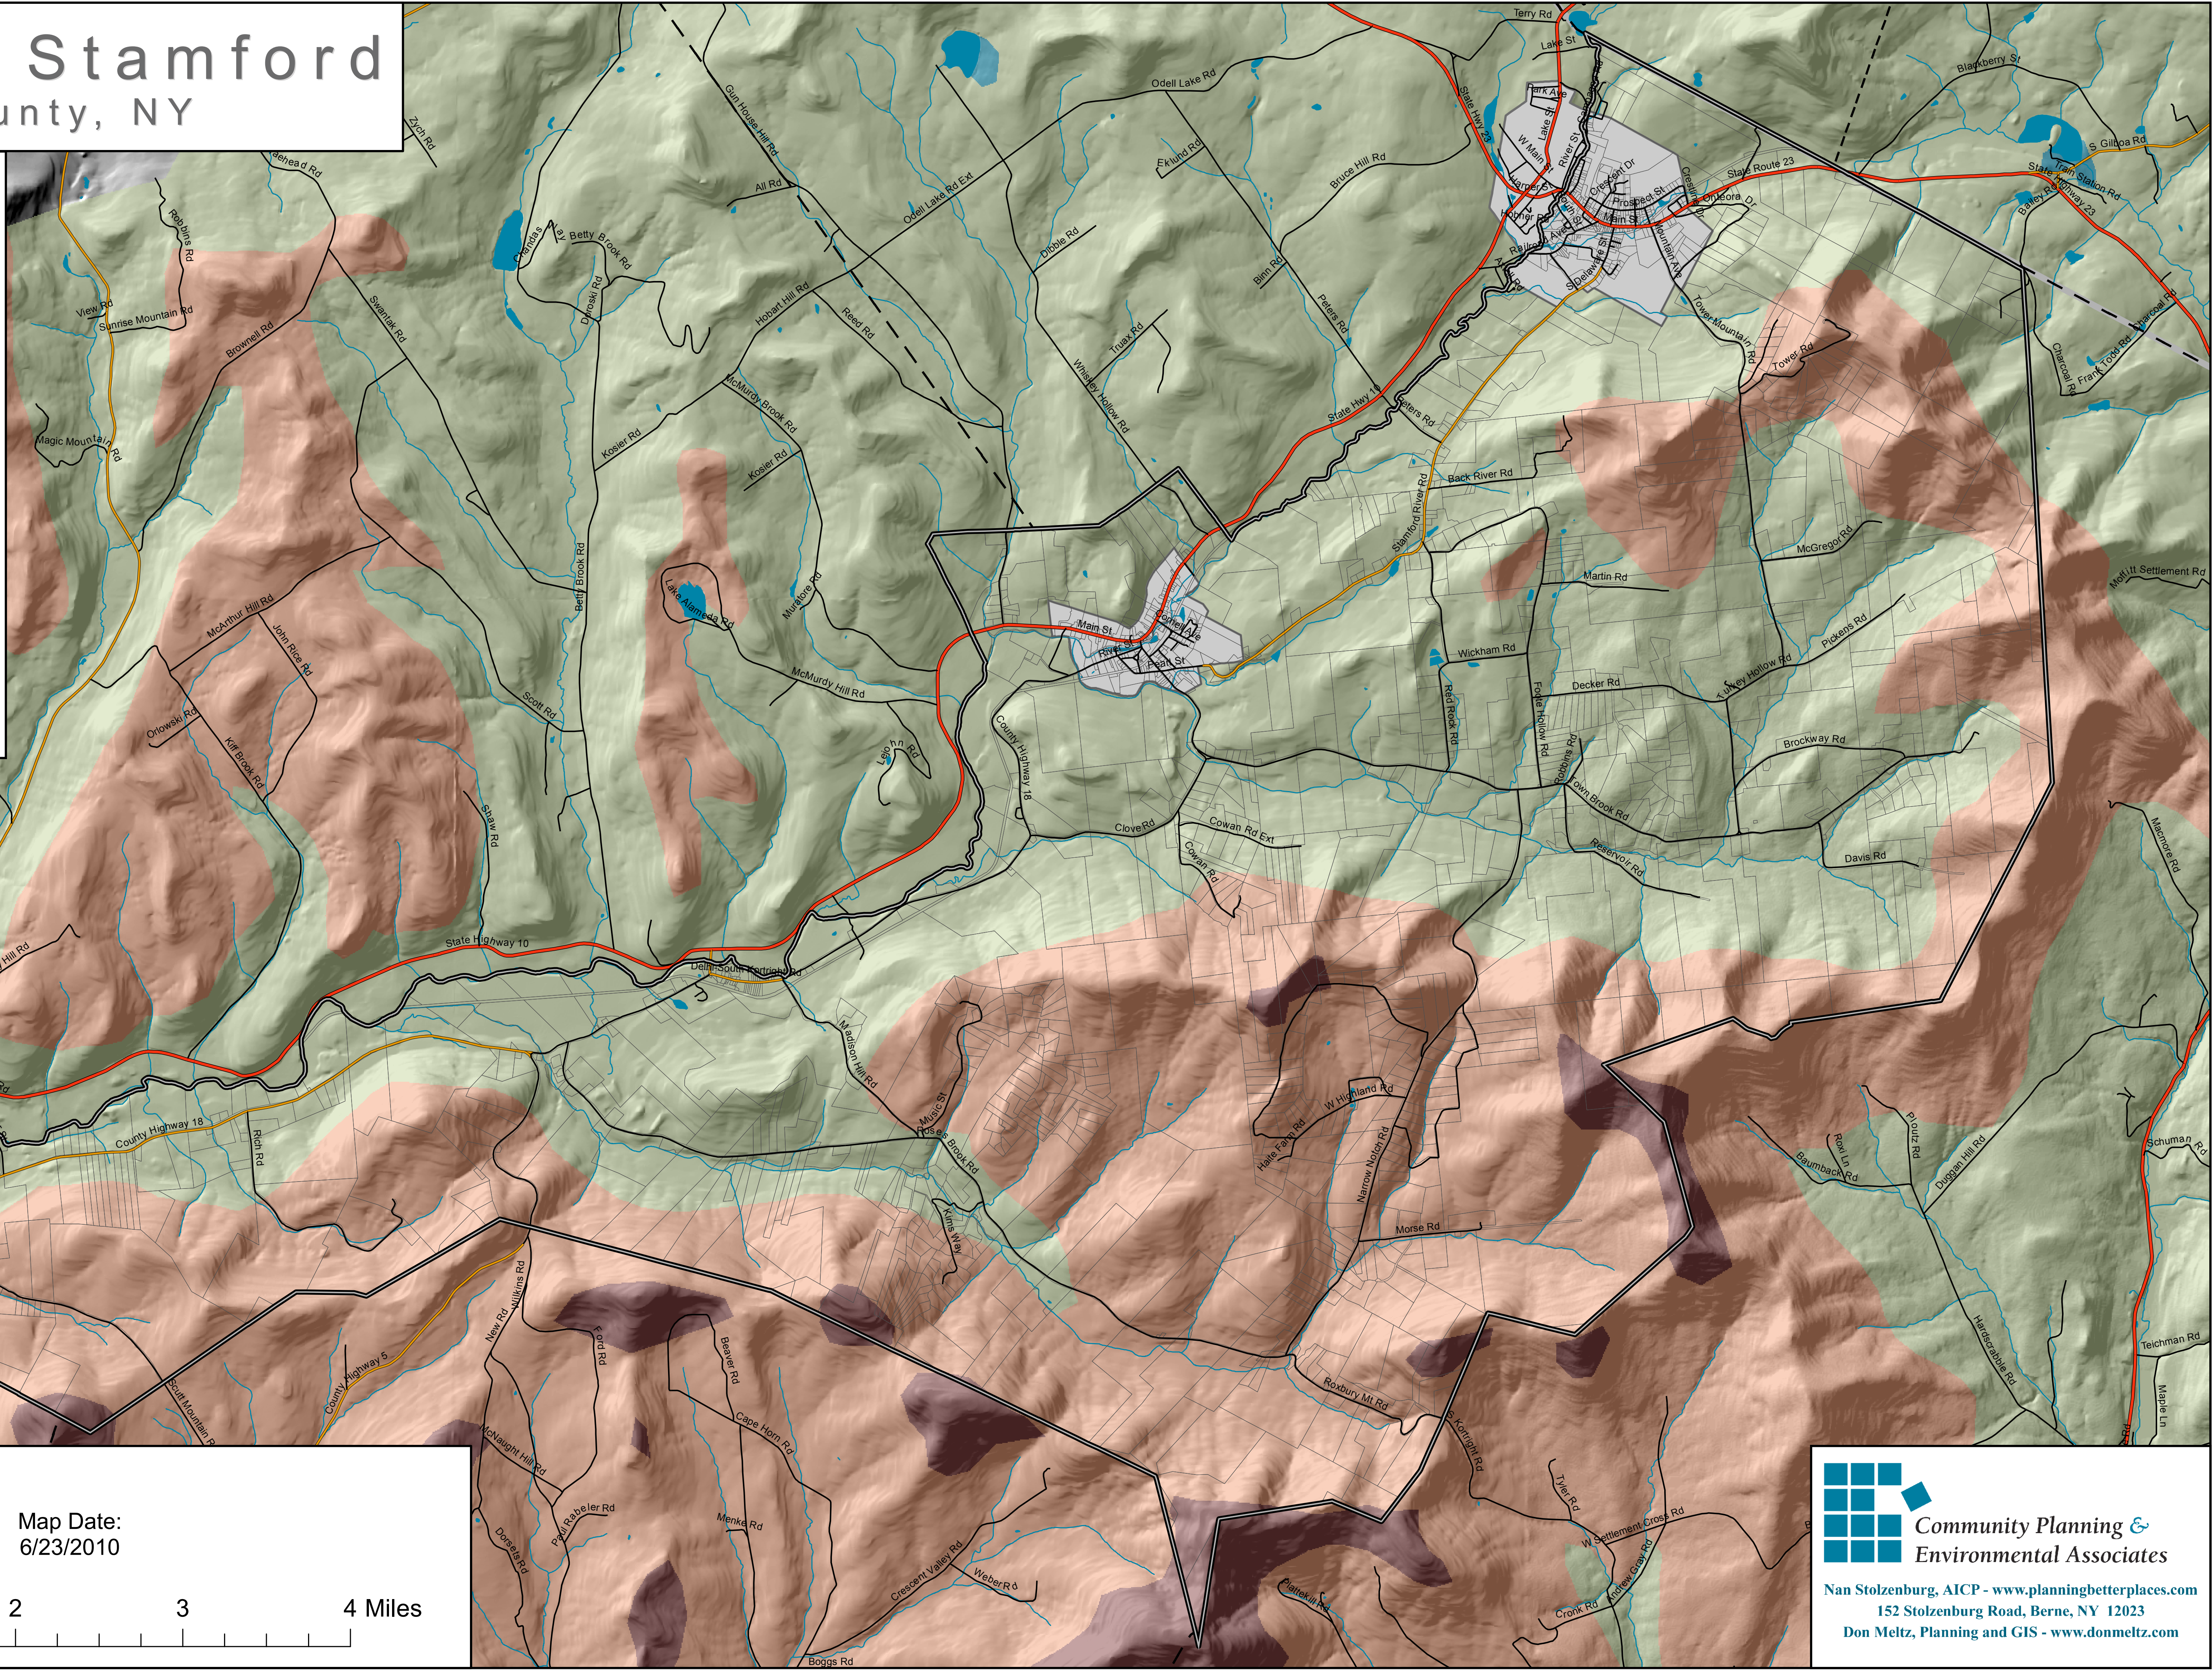

Town of Stamford

Delaware County, NY

Bedrock Geology

- Town Boundary
- Village Boundaries
- County Boundaries
- Surrounding Town Boundaries
- Property Boundaries

Roads

- State Route
- County Road
- Local Road

Water

- Water
- Streams

Bedrock Geology

- Upper Walton Formation
- Lower Walton Formation
- Oneonta Formation
- Water

Map Date: 6/23/2010

0 0.5 1 2 3 4 Miles

Community Planning & Environmental Associates

Nan Stolzberg, AICP - www.planningbetterplaces.com
 152 Stolzenburg Road, Berne, NY 12023
 Don Meltz, Planning and GIS - www.donmeltz.com